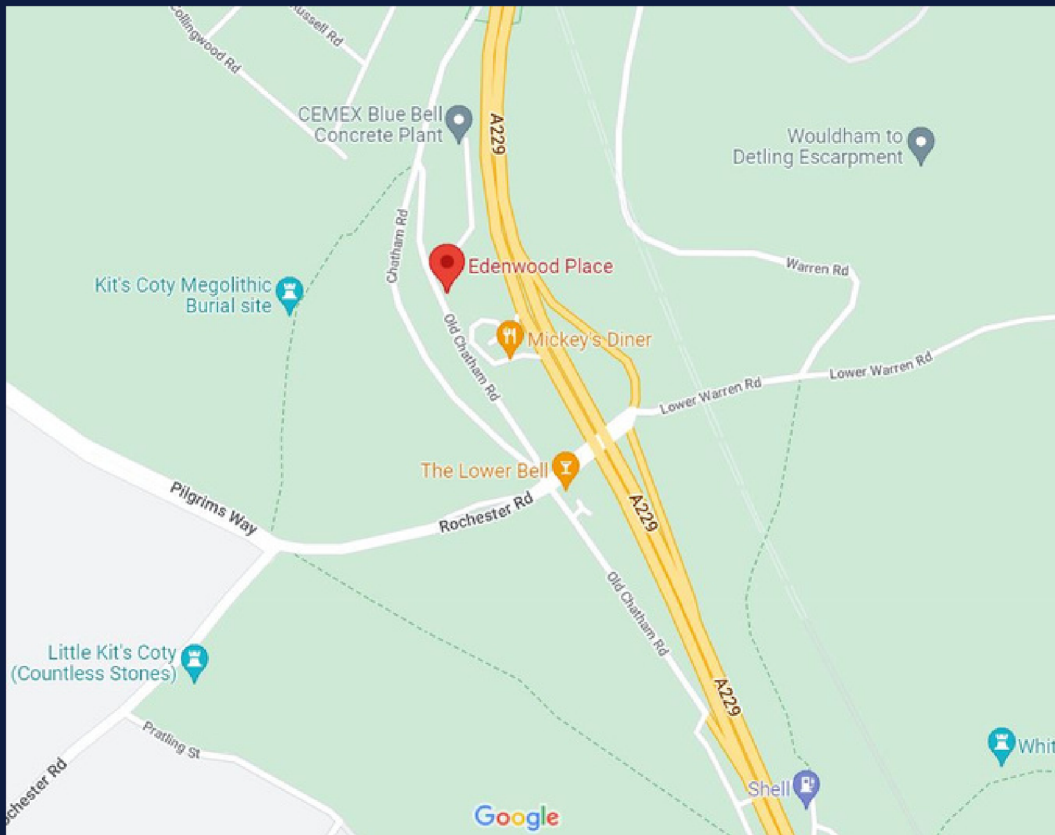

Directions to Edenwood Place for your guests:

Address for Sat Nav :

Edenwood Place, 15 Old Chatham Road, Aylesford Kent ME20 7EZ

What Three Words:

///photo.belong.promising

Directions from South (from Maidstone) of A229:

- Follow A229
- Take the exit toward Sandling/Eccles/Burham/Wouldham (341 ft)
- Go past the Lower Bell Inn across the crossroads
- Turn right onto Old Chatham Road (slightly hidden road)
- Destination will be on the right (0.4 miles)

Directions from North (from Medway) of A229:

- Follow A229
- Take the exit toward Eccles/Burham/Wouldham (0.2 miles)
- Continue onto Rochester Road (436 ft)
- Turn right onto Old Chatham Road (slightly hidden road)
- Destination will be on the right (0.2 miles)