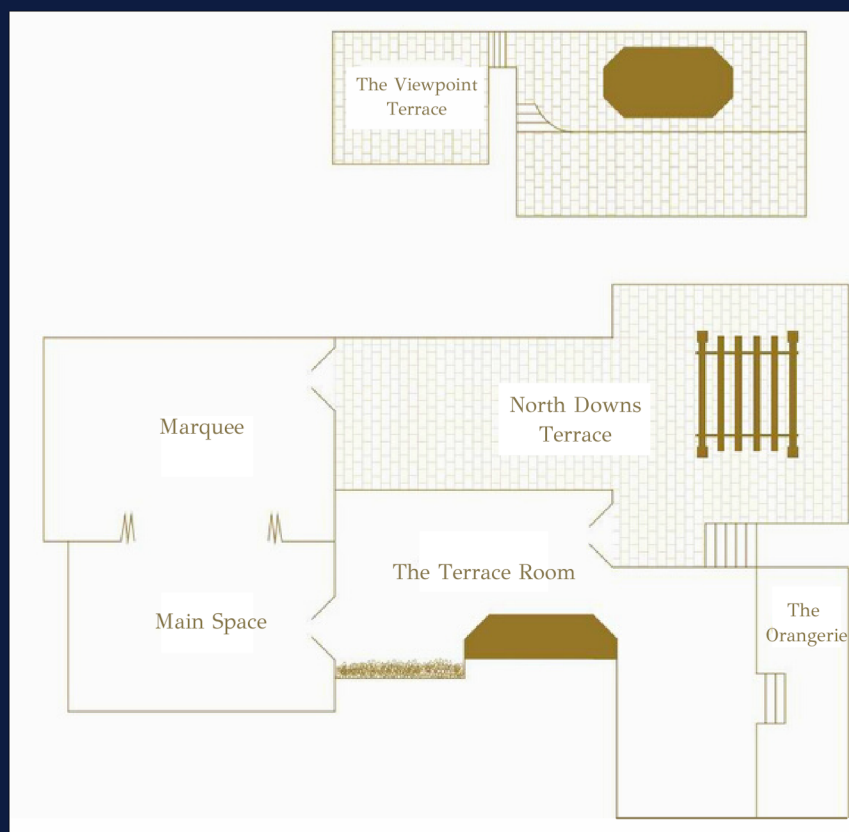

North Downs Terrace

Available for outdoor events, the North Downs Terrace's gorgeous view speaks for itself.

The outdoor patio boasts olive trees and access by spiral stairs to a viewing platform; an idyllic location for enjoying cocktails or a BBQ and watching the sun go down behind the pergola.